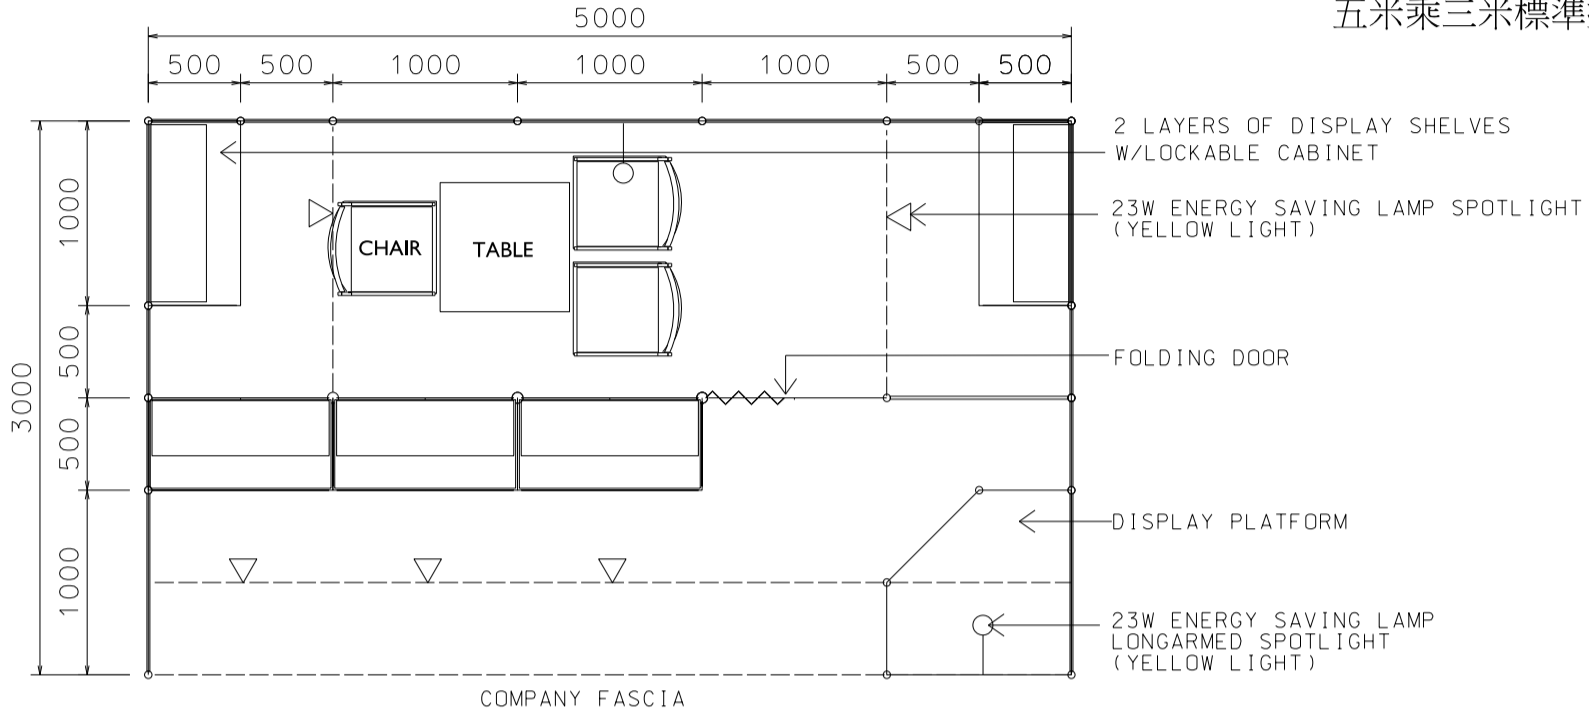

5M x 3M Standard Booth with Meeting Room Specification

五米乘三米標準攤位附設會議房規格

BOOTH SPECIFICATIONS 攤位規格		QTY.
	1000W x 500D x 750H mm LOCKABLE CABINET	5
	3000W x 300D WOODEN DISPLAY SHELF	2
	1000W x 300D WOODEN DISPLAY SHELF	4
	23W ENERGY SAVING LAMP SPOTLIGHT(YELLOW LIGHT)	5
	23W ENERGY SAVING LAMP LONGARMED SPOTLIGHT (YELLOW LIGHT)	2
	700W x 700D x 750H MEETING TABLE	1
	BLACK LEATHER CHAIR	3
	CEILING BEAM	8M
	750H FREE STAND DISPLAY PLATFORM	1
	FOLDING DOOR (1mW)	1
	RUBBISH BIN & CARPET (15 sq.m.)	